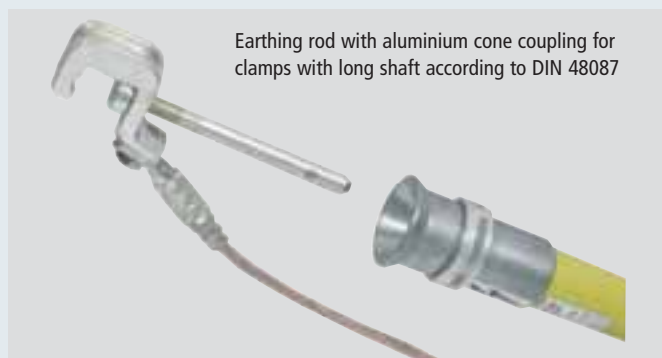

Earthing Rods, multi-section

SAFETY EQUIPMENT

For T pin shafts (bayonet locking mechanism)

EARTHING AND SHORT-CIRCUITING DEVICES

- For use in outdoor installations
- Robust aluminium cone coupling
- Telescopic rod, length gradually adjustable
- Cone-shaped male and female threaded coupling
- Transport length 1500 mm
- Total lengths up to 6000 mm
- For phase screw clamps and clamps with long T pin shaft

Earthing rod consisting of a top section, intermediate section and sealing unit.

Robust cone-shaped male and female aluminium threaded coupling allows for secure coupling of the earthing rod sections due to the screw-type connection and the locking pins

Lockable adjusting ring

The adjusting ring on the cone has the following functions:

- Position "AUF" (= OPEN): Rod can be removed from the clamp after connecting the earthing and short-circuiting device
- Position "ZU" (= CLOSED): Rod and clamp remain coupled even after connecting the earthing and short-circuiting device

Earthing rod with aluminium cone coupling for clamps with long shaft according to DIN 48087

SAFETY EQUIPMENT

Earthing Rods, multi-section

EARTHING AND SHORT-CIRCUITING DEVICES

Type	Length	Part No.
A Earthing Rod – Top Section With plastic cap for protecting the coupling element		
EST KS SQL 1500	1500 mm	769 503
B Earthing Rod – Intermediate Section With plastic cap for protecting the coupling element		
EST ZS 1500	1500 mm	769 504
C Earthing Rod – Sealing Unit With aluminium / rubber eye		
EST ES 1500	1500 mm	769 505