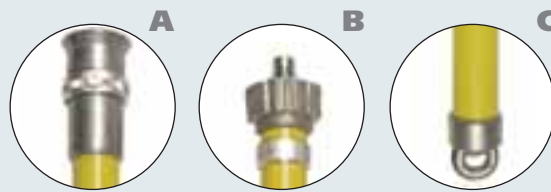

Earthing Rods, multi-section

SAFETY EQUIPMENT

For T pin shafts (bayonet locking mechanism)

EARTHING AND SHORT-CIRCUITING DEVICES

- For use in outdoor installations
- Robust aluminium cone coupling
- Telescopic rod, length gradually adjustable
- Cone-shaped male and female threaded coupling
- Transport length 1500 mm
- Total lengths up to 6000 mm
- For phase screw clamps and clamps with long T pin shaft

Earthing rod consisting of a top section, intermediate section and sealing unit.

Robust cone-shaped male and female aluminium threaded coupling allows for secure coupling of the earthing rod sections due to the screw-type connection and the locking pins

Lockable adjusting ring

The adjusting ring on the cone has the following functions:

- Position "AUF" (= OPEN): Rod can be removed from the clamp after connecting the earthing and short-circuiting device
- Position "ZU" (= CLOSED): Rod and clamp remain coupled even after connecting the earthing and short-circuiting device

Earthing rod with aluminium cone coupling for clamps with long shaft according to DIN 48087

SAFETY EQUIPMENT

Earthing Rods, multi-section

EARTHING AND SHORT-CIRCUITING DEVICES

Type	Length	Part No.
A Earthing Rod – Top Section With plastic cap for protecting the coupling element		
EST KS SQL 1500	1500 mm	769 503
B Earthing Rod – Intermediate Section With plastic cap for protecting the coupling element		
EST ZS 1500	1500 mm	769 504
C Earthing Rod – Sealing Unit With aluminium / rubber eye		
EST ES 1500	1500 mm	769 505