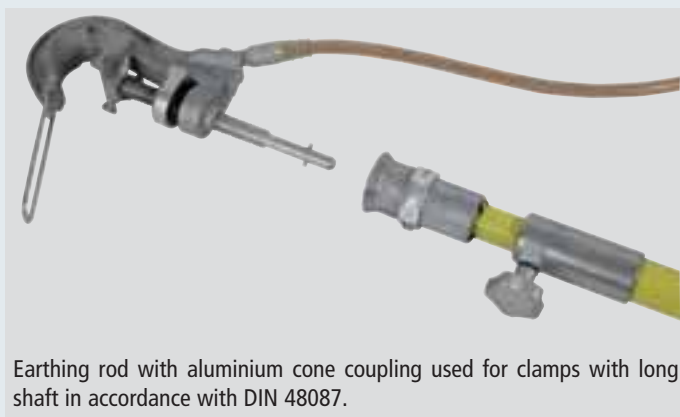

Telescopic Earthing Rods

SAFETY EQUIPMENT

For T pin shafts (bayonet locking mechanism)

EARTHING AND SHORT-CIRCUITING DEVICES

- For use in outdoor installations
- Robust aluminium cone coupling
- Telescopic rod, length gradually adjustable
- For phase screw clamps and clamps with long T pin shaft

Earthing rod with aluminium cone coupling used for clamps with long shaft in accordance with DIN 48087.

Telescopic earthing rod with aluminium cone coupling and phase screw clamp

Sealing unit with eye (Al/rubber) or plug-in coupling with eye (Al/rubber) for extending the handle.

Lockable adjusting ring

The adjusting ring on the cone has the following functions:

- Position "AUF" (= OPEN): Rod can be removed from the clamp after connecting the earthing and short-circuiting device
- Position "ZU" (= CLOSED): Rod and clamp remain coupled even after connecting the earthing and short-circuiting device

Technical Data

Insulating tube	Glass-fibre reinforced polyester tube, yellow; a square tube, 26 mm, can be pulled out of the round insulating tube, Ø43 mm, and can be fixed in any position between I_{\min} and I_{\max} using the star-shaped handle
Threaded coupling, star-shaped handle	Al alloy
Black ring	Plastic
Sealing unit	Al/rubber eye or plug-in coupling with Al/rubber eye for extending the handle
Operating temperature range	– 25° C ... + 55° C