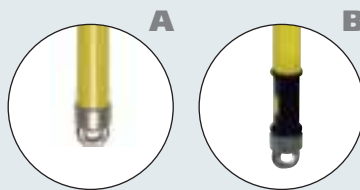

SAFETY EQUIPMENT

Telescopic Earthing Rods

EARTHING AND SHORT-CIRCUITING DEVICES

Type	Total length $l_{G \max} / l_{G \min}$	Handle length l_H	Max. load on operating head $I_{\max} / I_{\min}$	Part No.

A Telescopic Earthing Rod

ESTC SQL 5000	5000 / 2670 mm	1900 mm	10 / 35 kg	769 500

B Telescopic Earthing Rod with Plug-In Coupling

ESTC SQL 3000	3000 / 1670 mm	900 mm	18 / 35 kg	769 300 new

Other telescopic earthing rods are available on request.