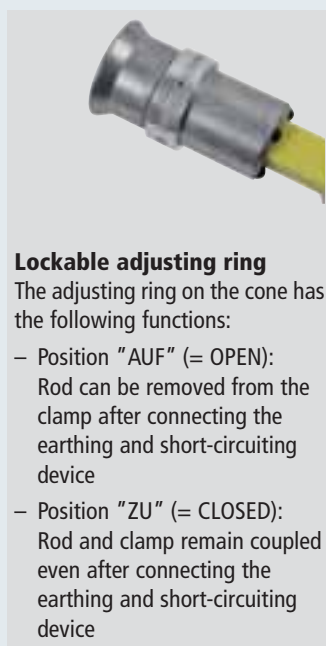

Telescopic Earthing Rods

SAFETY EQUIPMENT

For T pin shafts (bayonet locking mechanism)

EARTHING AND SHORT-CIRCUITING DEVICES

- For use in outdoor installations
- Robust aluminium cone coupling
- Telescopic rod, length gradually adjustable
- For phase screw clamps and clamps with long T pin shaft

Earthing rod with aluminium cone coupling used for clamps with long shaft in accordance with DIN 48087.

Telescopic earthing rod with aluminium cone coupling and phase screw clamp

Sealing unit with eye (Al/rubber) or plug-in coupling with eye (Al/rubber) for extending the handle.

Lockable adjusting ring

The adjusting ring on the cone has the following functions:

- Position "AUF" (= OPEN): Rod can be removed from the clamp after connecting the earthing and short-circuiting device
- Position "ZU" (= CLOSED): Rod and clamp remain coupled even after connecting the earthing and short-circuiting device