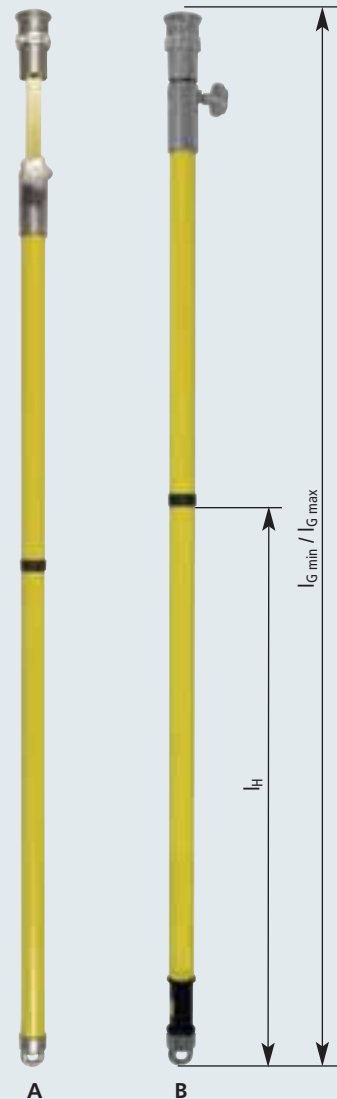

SAFETY EQUIPMENT

Telescopic Earthing Rods

EARTHING AND SHORT-CIRCUITING DEVICES

Type	Total length $l_{G \max} / l_{G \min}$	Handle length l_H	Max. load on operating head $I_{\max} / I_{\min}$	Part No.

A Telescopic Earthing Rod

ESTC SQL 5000	5000 / 2670 mm	1900 mm	10 / 35 kg	769 500

B Telescopic Earthing Rod with Plug-In Coupling

ESTC SQL 3000	3000 / 1670 mm	900 mm	18 / 35 kg	769 300 new

Other telescopic earthing rods are available on request.

Accessories for Telescopic Earthing Rods with Plug-in Coupling

STK Sealing Unit

Type	Diameter	Total length l_G	Part No.
A STK	30 / 43 mm	85 mm	766 888 new

STK Sealing Unit with Eye

Type	Diameter	Total length l_G	Part No.
AR STK	30 / 43 mm	150 mm	766 889 new

HV STK Extension Handle

Plug-in coupling at both ends for extending the handle

Type	Diameter	Total length l_G	Part No.
HV STK 43 910	43 mm	910 mm	766 456 new
HV STK 43 1280	43 mm	1280 mm	766 466