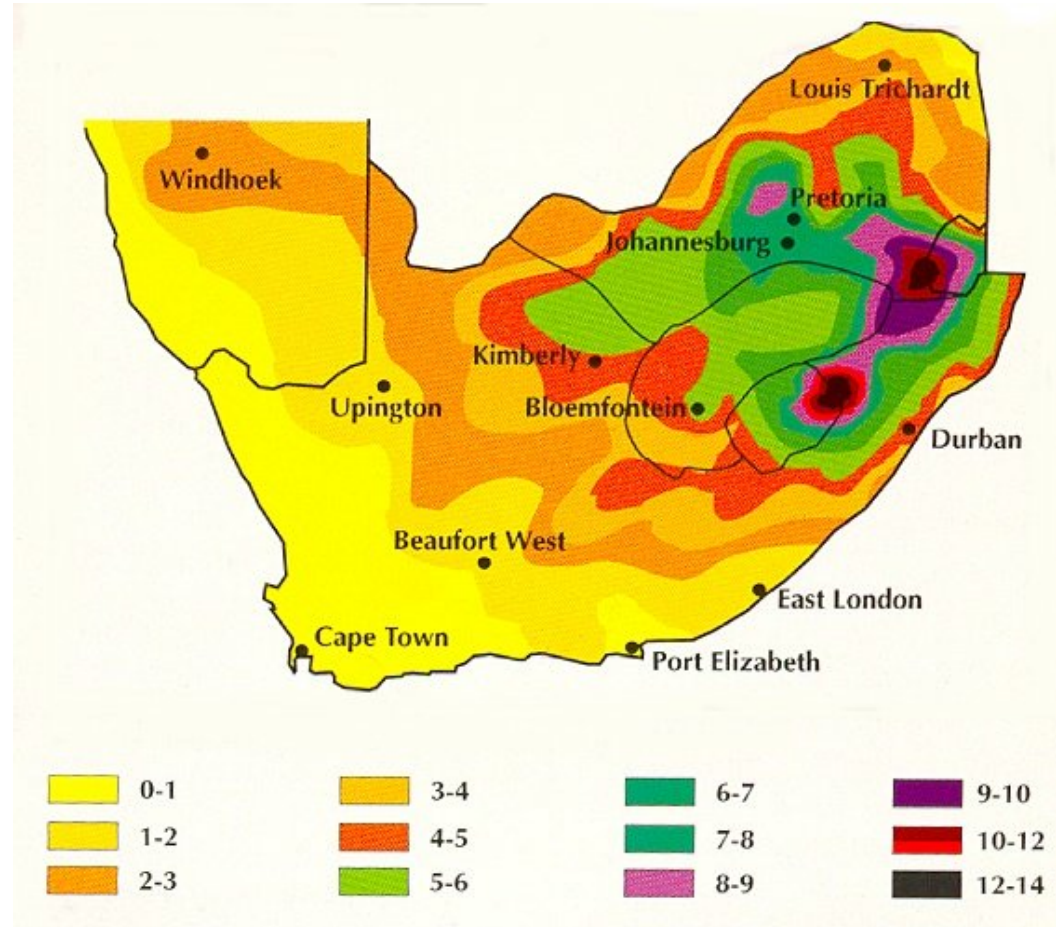

# Ground- flash density Lightning strikes per km<sup>2</sup> per annum

Courtesy of the CSIR