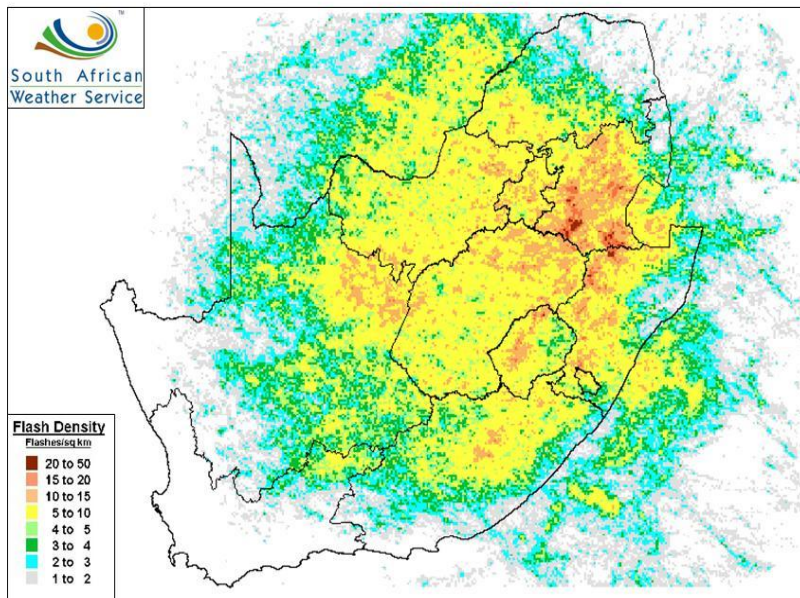

SA Weather

Lightning Strike Information

Lightning Flash Density Map for 1 January to 31 December 2007

Month	Number of Lightning Strokes (2006)	Number of Lightning Strokes (2007)	Number of Lightning Strokes (2008)	Number of Lightning Strokes (2009)	Ave
January	3,407,113	3,049,046	3,320,448	4,405,388	3,545,499
February	3,984,351	2,095,429	3,611,066	3,913,980	3,401,207
March	1,923,059	1,804,888	3,313,644	1,929,319	2,242,728
April	885,521	1,927,553	1,311,431	1,072,288	1,299,198
May	384,356	87,139	790,133	922,805	546,108
June	30,390	425,347	469,253	423,544	337,134
July	169,700	16,934	50,735	75,283	78,163
August	333,685	57,208	160,787	231,057	195,684
September	2,777,540	418,926	136,985	548,018	970,367
October	2,483,741	3,834,682	1,733,549	3,390,160	2,860,533
November	2,615,907	4,213,603	4,167,113	3,397,830	3,598,613
December	4,401,117	2,997,615	3,813,545		3,737,426
Year	23,396,480	20,928,370	22,878,689	12,973,664	